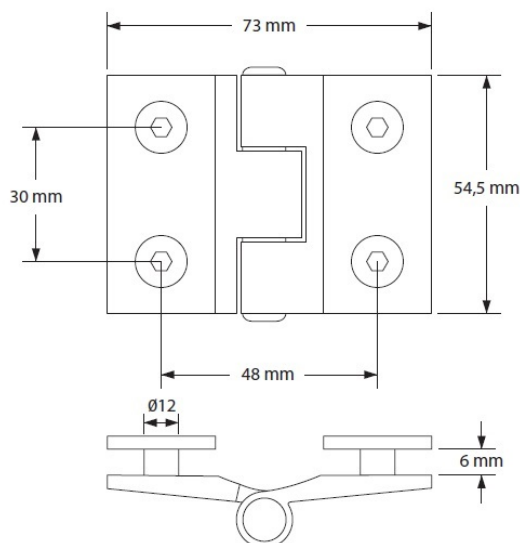

PRODUCT SHEET

Description:

Glass Door Hinge "Sofia", Glass/Glass, 180DG, 6mm Glass Thickness, Drilling Required $\varnothing 14$ mm, Rectangular Shape, Brass, Material

Item number:

15.23.050-0

Units	Box	Carton	HS Code	Barcode
Pcs.	1	20	8302100090	
				5704866059343